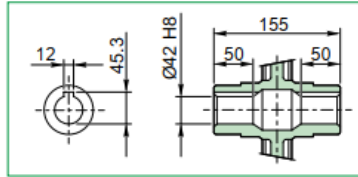

FC
Standard

FD
Standard

FE
Standard

PC071 / PMRV 75

Albero uscita / Output shaft

Kg
11.6 kg

FA
Standard

FB
Standard

PC080 / PMRV 75

PC090 / PMRV 75

PC080 / PMRV 90

Albero uscita / Output shaft

Kg
17.7 kg

FA
Standard

FD DX
Standard

FB
Standard

FC
Standard

PC080 / PMRV 110

Albero uscita / Output shaft

Kg
39.7 kg

PC090 / PMRV 90

Albero uscita / Output shaft

Kg
17.7

FA
Standard

FD
Standard

FB
Standard

FC
Standard

PC090 / PMRV 110

Albero uscita / Output shaft

Kg
39.7 kg

PC090 / PMRV 130

Albero uscita / Output shaft