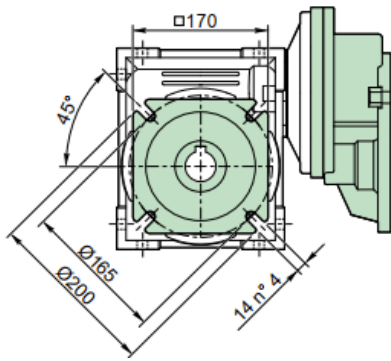

FD
Standard

PC071 / PMRV 50

Albero uscita / Output shaft

Kg
6.1 kg

PC071 / PMRV 63

Kg
8.8 kg

FA
Standard

FB
Standard

FC
Standard

FD
Standard

FE
Standard

PC071 / PMRV 75

Albero uscita / Output shaft

Kg
11.6 kg

FA
Standard

FB
Standard

PC080 / PMRV 75

PC090 / PMRV 75

PC080 / PMRV 90

Albero uscita / Output shaft

Kg
17.7 kg

FA
Standard

FD DX
Standard

FB
Standard

FC
Standard

PC080 / PMRV 110

Albero uscita / Output shaft

Kg
39.7 kg

PC090 / PMRV 90

Albero uscita / Output shaft

Kg
17.7

FA
Standard