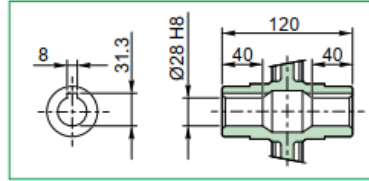

FD
Standard

PC071 / PMRV 50

Albero uscita / Output shaft

Kg
6.1 kg

PC071 / PMRV 63

Kg
8.8 kg

FA
Standard

FB
Standard

FC
Standard

FD
Standard

FE
Standard

PC071 / PMRV 75

Albero uscita / Output shaft

Kg
11.6 kg

FA
Standard

FB
Standard

PC080 / PMRV 75

PC090 / PMRV 75

PC080 / PMRV 90

Albero uscita / Output shaft

Kg
17.7 kg

FA
Standard

FD DX
Standard

FB
Standard

FC
Standard

PC080 / PMRV 110

Albero uscita / Output shaft

Kg
39.7 kg

PC090 / PMRV 90

Albero uscita / Output shaft

Kg
17.7

FA
Standard