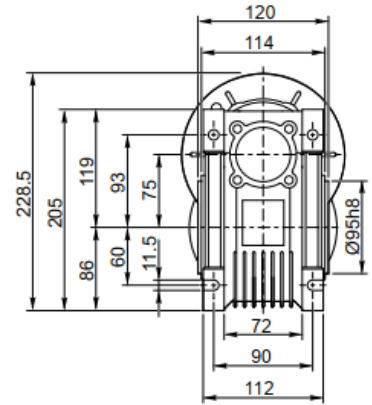

FD
Standard

PC071 / PMRV 50

Albero uscita / Output shaft

Kg
6.1 kg

PC071 / PMRV 63

Kg
8.8 kg

FA
Standard

FB
Standard

FC
Standard

FD
Standard

FE
Standard

PC071 / PMRV 75

Albero uscita / Output shaft

Kg
11.6 kg

FA
Standard

FB
Standard

PC080 / PMRV 75

PC090 / PMRV 75

PC080 / PMRV 90

Albero uscita / Output shaft

Kg
17.7 kg

FA
Standard

FD DX
Standard

FB
Standard

FC
Standard

PC080 / PMRV 110

Albero uscita / Output shaft

Kg
39.7 kg

PC090 / PMRV 90

Albero uscita / Output shaft

Kg
17.7

FA
Standard