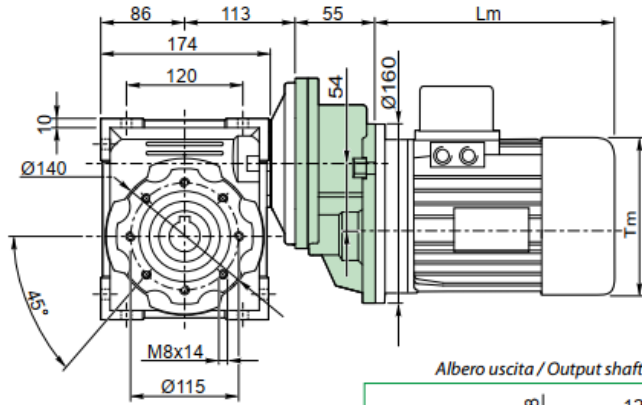

FD
Standard

PC071 / PMRV 50

Albero uscita / Output shaft

Kg
6.1 kg

PC071 / PMRV 63

Kg
8.8 kg

FA
Standard

FB
Standard

FC
Standard

FD
Standard

FE
Standard

PC071 / PMRV 75

Albero uscita / Output shaft

Kg
11.6 kg

FA
Standard

FB
Standard

PC080 / PMRV 75

PC090 / PMRV 75

PC080 / PMRV 90

Albero uscita / Output shaft

Kg
17.7 kg

FA
Standard

FD DX
Standard

FB
Standard

FC
Standard

PC080 / PMRV 110

Albero uscita / Output shaft

Kg
39.7 kg

PC090 / PMRV 90

Albero uscita / Output shaft

Kg
17.7

FA
Standard