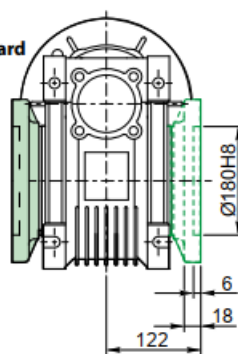

FC
Standard

FD
Standard

FE
Standard

PC071 / PMRV 75

Albero uscita / Output shaft

Kg
11.6 kg

FA
Standard

FB
Standard

PC080 / PMRV 75

PC090 / PMRV 75

PC080 / PMRV 90

Albero uscita / Output shaft

Kg
17.7 kg

FA
Standard

FD DX
Standard

FB
Standard

FC
Standard

PC080 / PMRV 110

Albero uscita / Output shaft

Kg
39.7 kg

PC090 / PMRV 90

Albero uscita / Output shaft

Kg
17.7

FA
Standard

FD
Standard

FB
Standard

FC
Standard

PC090 / PMRV 110

Albero uscita / Output shaft

Kg
39.7 kg

PC090 / PMRV 130

Albero uscita / Output shaft