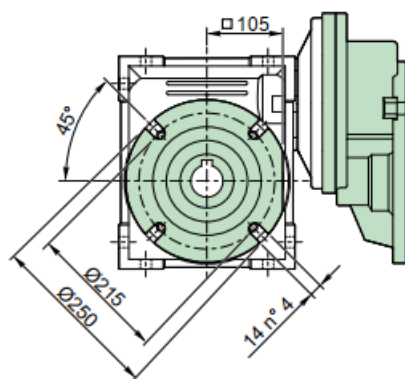

FC
Standard

FD
Standard

FE
Standard

PC071 / PMRV 75

Albero uscita / Output shaft

Kg
11.6 kg

FA
Standard

FB
Standard

PC080 / PMRV 75

PC090 / PMRV 75

PC080 / PMRV 90

Albero uscita / Output shaft

Kg
17.7 kg

FA
Standard

FD DX
Standard

FB
Standard

FC
Standard

PC080 / PMRV 110

Albero uscita / Output shaft

Kg
39.7 kg

PC090 / PMRV 90

Albero uscita / Output shaft

Kg
17.7

FA
Standard

FD
Standard

FB
Standard

FC
Standard

PC090 / PMRV 110

Albero uscita / Output shaft

Kg
39.7 kg

PC090 / PMRV 130

Albero uscita / Output shaft