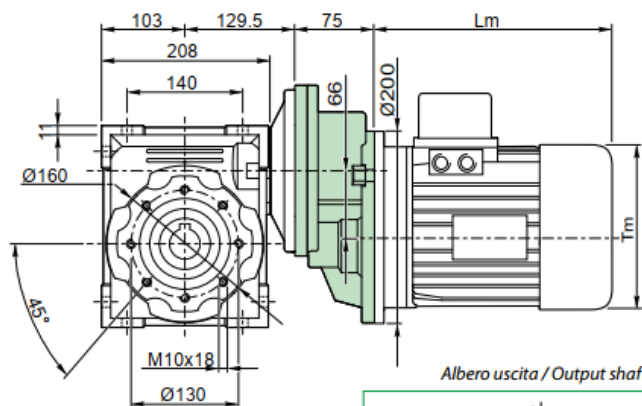

FD
Standard

PC071 / PMRV 50

Albero uscita / Output shaft

Kg
6.1 kg

PC071 / PMRV 63

Kg
8.8 kg

FA
Standard

FB
Standard

FC
Standard

FD
Standard

FE
Standard

PC071 / PMRV 75

Albero uscita / Output shaft

Kg
11.6 kg

FA
Standard

FB
Standard

PC080 / PMRV 75

PC090 / PMRV 75

PC080 / PMRV 90

Albero uscita / Output shaft

Kg
17.7 kg

FA
Standard

FD DX
Standard

FB
Standard

FC
Standard

PC080 / PMRV 110

Albero uscita / Output shaft

Kg
39.7 kg

PC090 / PMRV 90

Albero uscita / Output shaft

Kg
17.7

FA
Standard