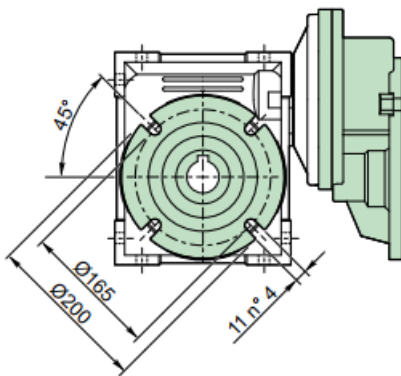

PC080 / PMRV 75

PC090 / PMRV 75

PC080 / PMRV 90

Albero uscita / Output shaft

Kg
17.7 kg

FA
Standard

FD DX
Standard

FB
Standard

FC
Standard

PC080 / PMRV 110

Albero uscita / Output shaft

Kg
39.7 kg

PC090 / PMRV 90

Albero uscita / Output shaft

Kg
17.7

FA
Standard

FD
Standard

FB
Standard

FC
Standard

PC090 / PMRV 110

Albero uscita / Output shaft

Kg
39.7 kg

PC090 / PMRV 130

Albero uscita / Output shaft