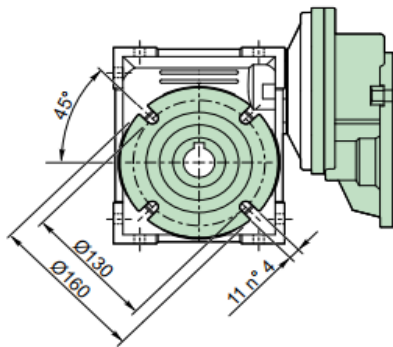

FD
Standard

PC071 / PMRV 50

Albero uscita / Output shaft

Kg
6.1 kg

PC071 / PMRV 63

Kg
8.8 kg

FA
Standard

FB
Standard

FC
Standard

FD
Standard

FE
Standard

PC071 / PMRV 75

Albero uscita / Output shaft

Kg
11.6 kg

FA
Standard

FB
Standard

PC080 / PMRV 75

PC090 / PMRV 75

PC080 / PMRV 90

Albero uscita / Output shaft

Kg
17.7 kg

FA
Standard

FD DX
Standard

FB
Standard

FC
Standard

PC080 / PMRV 110

Albero uscita / Output shaft

Kg
39.7 kg

PC090 / PMRV 90

Albero uscita / Output shaft

Kg
17.7

FA
Standard