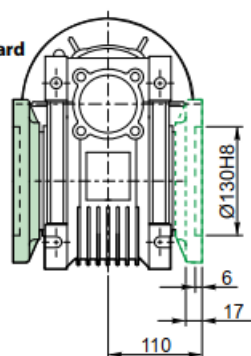

FC
Standard

FD
Standard

FE
Standard

PC071 / PMRV 75

Albero uscita / Output shaft

Kg
11.6 kg

FA
Standard

FB
Standard

PC080 / PMRV 75

PC090 / PMRV 75

PC080 / PMRV 90

Albero uscita / Output shaft

Kg
17.7 kg

FA
Standard

FD DX
Standard

FB
Standard

FC
Standard

PC080 / PMRV 110

Albero uscita / Output shaft

Kg
39.7 kg

PC090 / PMRV 90

Albero uscita / Output shaft

Kg
17.7

FA
Standard

FD
Standard

FB
Standard

FC
Standard

PC090 / PMRV 110

Albero uscita / Output shaft

Kg
39.7 kg

PC090 / PMRV 130

Albero uscita / Output shaft