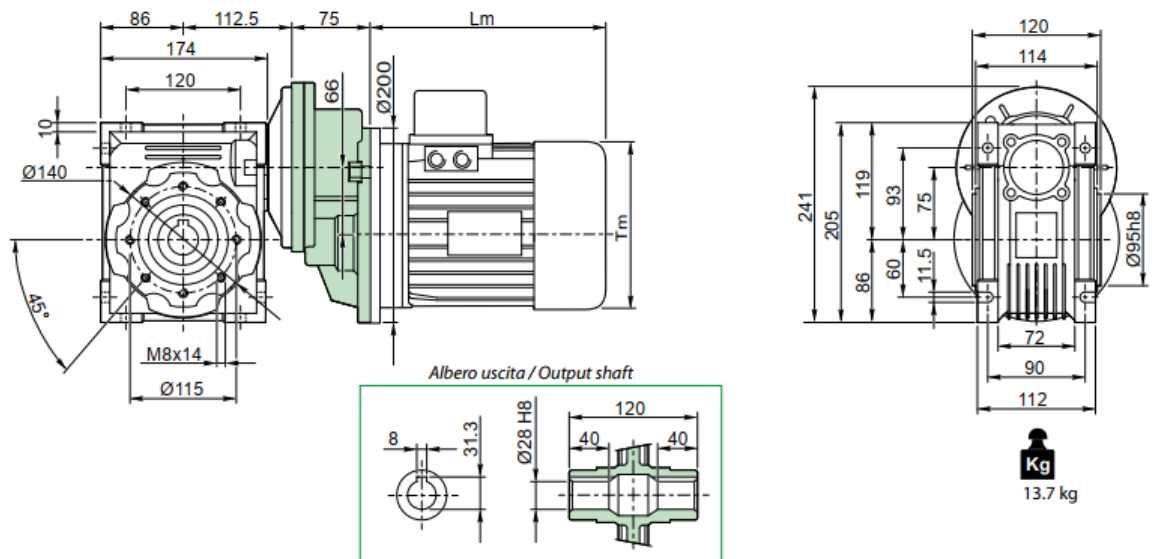

FD
Standard

PC071 / PMRV 50

Albero uscita / Output shaft

Kg
6.1 kg

PC071 / PMRV 63

Kg
8.8 kg

FA
Standard

FB
Standard

FC
Standard

FD
Standard

FE
Standard

PC071 / PMRV 75

Albero uscita / Output shaft

Kg
11.6 kg

FA
Standard

FB
Standard

PC080 / PMRV 75

PC090 / PMRV 75

PC080 / PMRV 90

Albero uscita / Output shaft

Kg
17.7 kg

FA
Standard

FD DX
Standard

FB
Standard

FC
Standard

PC080 / PMRV 110

Albero uscita / Output shaft

Kg
39.7 kg

PC090 / PMRV 90

Albero uscita / Output shaft

Kg
17.7

FA
Standard