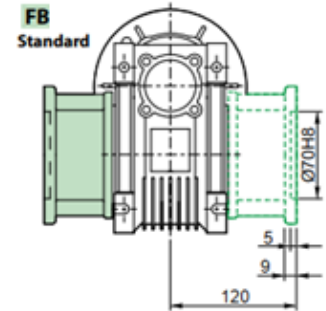

FD
Standard

PC071 / PMRV 50

Albero uscita / Output shaft

Kg
6.1 kg

PC071 / PMRV 63

Kg
8.8 kg

FA
Standard

FB
Standard

FC
Standard

FD
Standard

FE
Standard

PC071 / PMRV 75

Albero uscita / Output shaft

Kg
11.6 kg

FA
Standard

FB
Standard

PC080 / PMRV 75

PC090 / PMRV 75

PC080 / PMRV 90

Albero uscita / Output shaft

Kg
17.7 kg

FA
Standard

FD DX
Standard

FB
Standard

FC
Standard

PC080 / PMRV 110

Albero uscita / Output shaft

Kg
39.7 kg

PC090 / PMRV 90

Albero uscita / Output shaft

Kg
17.7

FA
Standard