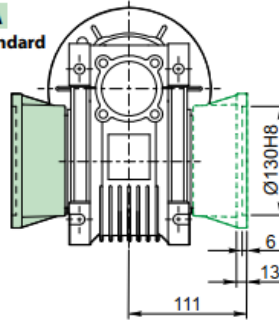

FD
Standard

PC071 / PMRV 50

Albero uscita / Output shaft

Kg
6.1 kg

PC071 / PMRV 63

Kg
8.8 kg

FA
Standard

FB
Standard

FC
Standard

FD
Standard

FE
Standard

PC071 / PMRV 75

Albero uscita / Output shaft

Kg
11.6 kg

FA
Standard

FB
Standard

PC080 / PMRV 75

PC090 / PMRV 75

PC080 / PMRV 90

Albero uscita / Output shaft

Kg
17.7 kg

FA
Standard

FD DX
Standard

FB
Standard

FC
Standard

PC080 / PMRV 110

Albero uscita / Output shaft

Kg
39.7 kg

PC090 / PMRV 90

Albero uscita / Output shaft

Kg
17.7

FA
Standard