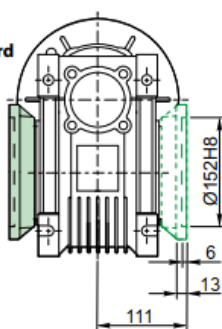

FC
Standard

FD
Standard

FE
Standard

PC071 / PMRV 75

Albero uscita / Output shaft

Kg
11.6 kg

FA
Standard

FB
Standard

PC080 / PMRV 75

PC090 / PMRV 75

PC080 / PMRV 90

Albero uscita / Output shaft

Kg
17.7 kg

FA
Standard

FD DX
Standard

FB
Standard

FC
Standard

PC080 / PMRV 110

Albero uscita / Output shaft

Kg
39.7 kg

PC090 / PMRV 90

Albero uscita / Output shaft

Kg
17.7

FA
Standard

FD
Standard

FB
Standard

FC
Standard

PC090 / PMRV 110

Albero uscita / Output shaft

Kg
39.7 kg

PC090 / PMRV 130

Albero uscita / Output shaft