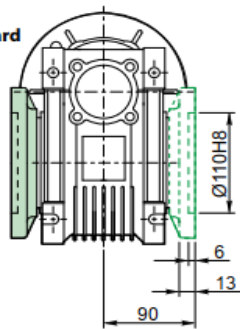

FD
Standard

PC071 / PMRV 50

Albero uscita / Output shaft

Kg
6.1 kg

PC071 / PMRV 63

Kg
8.8 kg

FA
Standard

FB
Standard

FC
Standard

FD
Standard

FE
Standard

PC071 / PMRV 75

Albero uscita / Output shaft

Kg
11.6 kg

FA
Standard

FB
Standard

PC080 / PMRV 75

PC090 / PMRV 75

PC080 / PMRV 90

Albero uscita / Output shaft

Kg
17.7 kg

FA
Standard

FD DX
Standard

FB
Standard

FC
Standard

PC080 / PMRV 110

Albero uscita / Output shaft

Kg
39.7 kg

PC090 / PMRV 90

Albero uscita / Output shaft

Kg
17.7

FA
Standard