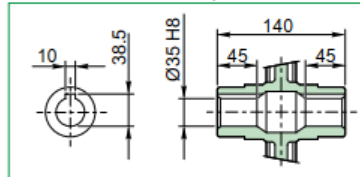

PC080 / PMRV 75

PC090 / PMRV 75

PC080 / PMRV 90

Albero uscita / Output shaft

Kg
17.7 kg

FA
Standard

FD DX
Standard

FB
Standard

FC
Standard

PC080 / PMRV 110

Albero uscita / Output shaft

Kg
39.7 kg

PC090 / PMRV 90

Albero uscita / Output shaft

Kg
17.7

FA
Standard

FD
Standard

FB
Standard

FC
Standard

PC090 / PMRV 110

Albero uscita / Output shaft

Kg
39.7 kg

PC090 / PMRV 130

Albero uscita / Output shaft