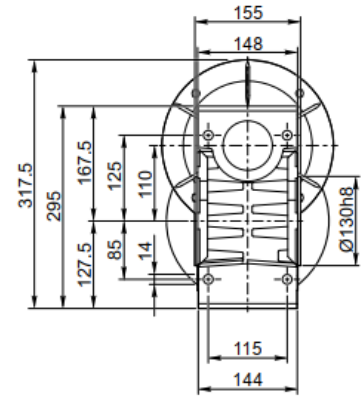

FC
Standard

FD
Standard

FE
Standard

PC071 / PMRV 75

Albero uscita / Output shaft

Kg
11.6 kg

FA
Standard

FB
Standard

PC080 / PMRV 75

PC090 / PMRV 75

PC080 / PMRV 90

Albero uscita / Output shaft

Kg
17.7 kg

FA
Standard

FD DX
Standard

FB
Standard

FC
Standard

PC080 / PMRV 110

Albero uscita / Output shaft

Kg
39.7 kg

PC090 / PMRV 90

Albero uscita / Output shaft

Kg
17.7

FA
Standard

FD
Standard

FB
Standard

FC
Standard

PC090 / PMRV 110

Albero uscita / Output shaft

Kg
39.7 kg

PC090 / PMRV 130

Albero uscita / Output shaft