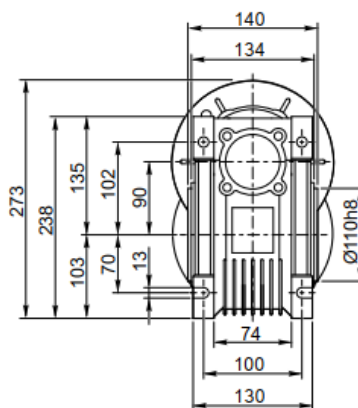

FD
Standard

PC071 / PMRV 50

Albero uscita / Output shaft

Kg
6.1 kg

PC071 / PMRV 63

Kg
8.8 kg

FA
Standard

FB
Standard

FC
Standard

FD
Standard

FE
Standard

PC071 / PMRV 75

Albero uscita / Output shaft

Kg
11.6 kg

FA
Standard

FB
Standard

PC080 / PMRV 75

PC090 / PMRV 75

PC080 / PMRV 90

Albero uscita / Output shaft

Kg
17.7 kg

FA
Standard

FD DX
Standard

FB
Standard

FC
Standard

PC080 / PMRV 110

Albero uscita / Output shaft

Kg
39.7 kg

PC090 / PMRV 90

Albero uscita / Output shaft

Kg
17.7

FA
Standard