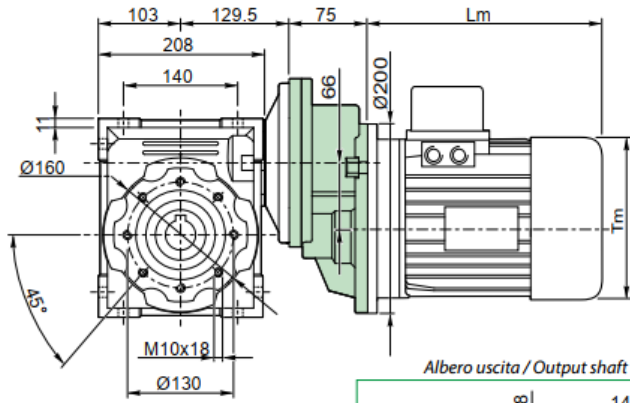

PC080 / PMRV 75

PC090 / PMRV 75

PC080 / PMRV 90

Albero uscita / Output shaft

Kg
17.7 kg

FA
Standard

FD DX
Standard

FB
Standard

FC
Standard

PC080 / PMRV 110

Albero uscita / Output shaft

Kg
39.7 kg

PC090 / PMRV 90

Albero uscita / Output shaft

Kg
17.7

FA
Standard

FD
Standard

FB
Standard

FC
Standard

PC090 / PMRV 110

Albero uscita / Output shaft

Kg
39.7 kg

PC090 / PMRV 130

Albero uscita / Output shaft