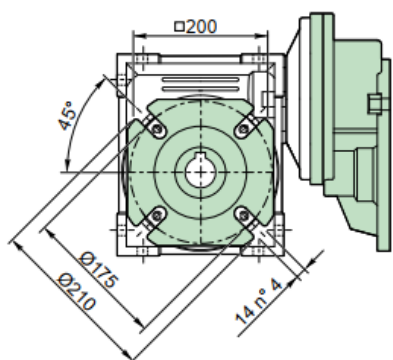

FC
Standard

FD
Standard

FE
Standard

PC071 / PMRV 75

Albero uscita / Output shaft

Kg
11.6 kg

FA
Standard

FB
Standard

PC080 / PMRV 75

PC090 / PMRV 75

PC080 / PMRV 90

Albero uscita / Output shaft

Kg
17.7 kg

FA
Standard

FD DX
Standard

FB
Standard

FC
Standard

PC080 / PMRV 110

Albero uscita / Output shaft

Kg
39.7 kg

PC090 / PMRV 90

Albero uscita / Output shaft

Kg
17.7

FA
Standard

FD
Standard

FB
Standard

FC
Standard

PC090 / PMRV 110

Albero uscita / Output shaft

Kg
39.7 kg

PC090 / PMRV 130

Albero uscita / Output shaft