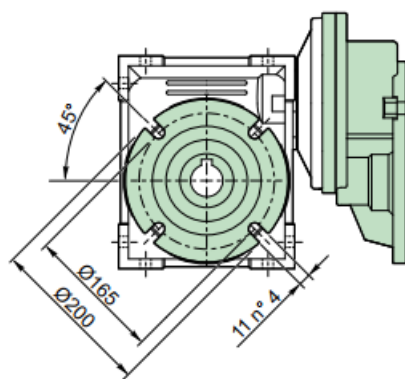

FC
Standard

FD
Standard

FE
Standard

PC071 / PMRV 75

Albero uscita / Output shaft

Kg
11.6 kg

FA
Standard

FB
Standard

PC080 / PMRV 75

PC090 / PMRV 75

PC080 / PMRV 90

Albero uscita / Output shaft

Kg
17.7 kg

FA
Standard

FD DX
Standard

FB
Standard

FC
Standard

PC080 / PMRV 110

Albero uscita / Output shaft

Kg
39.7 kg

PC090 / PMRV 90

Albero uscita / Output shaft

Kg
17.7

FA
Standard

FD
Standard

FB
Standard

FC
Standard

PC090 / PMRV 110

Albero uscita / Output shaft

Kg
39.7 kg

PC090 / PMRV 130

Albero uscita / Output shaft