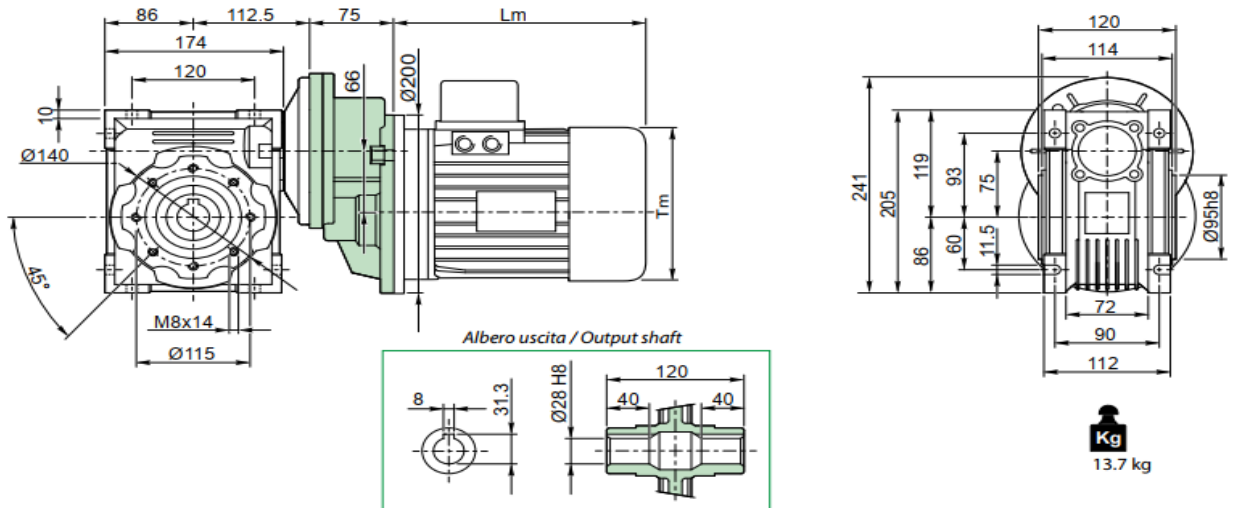

FC
Standard

FD
Standard

FE
Standard

PC071 / PMRV 75

Albero uscita / Output shaft

Kg
11.6 kg

FA
Standard

FB
Standard

PC080 / PMRV 75

PC090 / PMRV 75

PC080 / PMRV 90

Albero uscita / Output shaft

Kg
17.7 kg

FA
Standard

FD DX
Standard

FB
Standard

FC
Standard

PC080 / PMRV 110

Albero uscita / Output shaft

Kg
39.7 kg

PC090 / PMRV 90

Albero uscita / Output shaft

Kg
17.7

FA
Standard

FD
Standard

FB
Standard

FC
Standard

PC090 / PMRV 110

Albero uscita / Output shaft

Kg
39.7 kg

PC090 / PMRV 130

Albero uscita / Output shaft