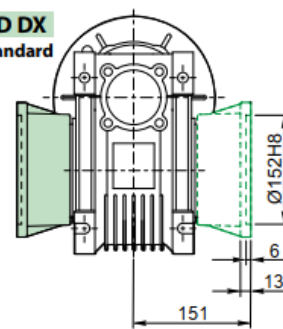

FC
Standard

FD
Standard

FE
Standard

PC071 / PMRV 75

Albero uscita / Output shaft

Kg
11.6 kg

FA
Standard

FB
Standard

PC080 / PMRV 75

PC090 / PMRV 75

PC080 / PMRV 90

Albero uscita / Output shaft

Kg
17.7 kg

FA
Standard

FD DX
Standard

FB
Standard

FC
Standard

PC080 / PMRV 110

Albero uscita / Output shaft

Kg
39.7 kg

PC090 / PMRV 90

Albero uscita / Output shaft

Kg
17.7

FA
Standard

FD
Standard

FB
Standard

FC
Standard

PC090 / PMRV 110

Albero uscita / Output shaft

Kg
39.7 kg

PC090 / PMRV 130

Albero uscita / Output shaft