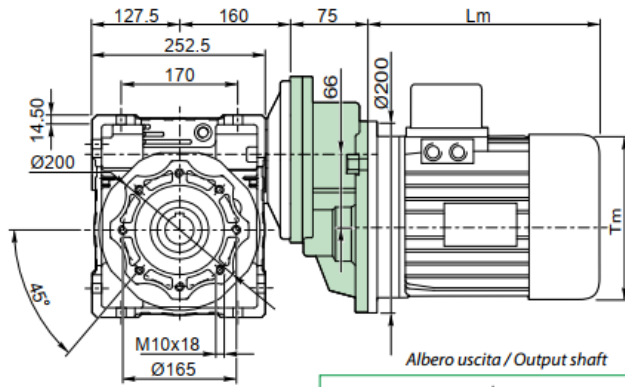

FC
Standard

FD
Standard

FE
Standard

PC071 / PMRV 75

Albero uscita / Output shaft

Kg
11.6 kg

FA
Standard

FB
Standard

PC080 / PMRV 75

PC090 / PMRV 75

PC080 / PMRV 90

Albero uscita / Output shaft

Kg
17.7 kg

FA
Standard

FD DX
Standard

FB
Standard

FC
Standard

PC080 / PMRV 110

Albero uscita / Output shaft

Kg
39.7 kg

PC090 / PMRV 90

Albero uscita / Output shaft

Kg
17.7

FA
Standard

FD
Standard

FB
Standard

FC
Standard

PC090 / PMRV 110

Albero uscita / Output shaft

Kg
39.7 kg

PC090 / PMRV 130

Albero uscita / Output shaft